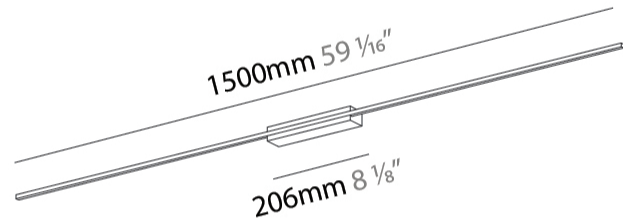

JUST BLACK LINE SURFACE

A33301-

base number LED
Dimming

1. To build a product code in our configurator select the specify button on the base model # product page
2. To build a manual product code on this datasheet choose from the options listed below in blue font and add the suffix to the base model #

GENERAL

Series: Just Black Line
Partner: Prolicht
Division: Architectural
Installation: Surface
Product Type: Wall Surface
Mounting Location: Wall
Light Distribution: Indirect

PHYSICAL

Shape: Rectangle
Length (mm): 1500
Length (in): 59 1/16
Width (mm): 30
Width (in): 1 3/16
Height (mm): 40
Height (in): 1 9/16
Fixture Finish: BLK
Fixture Material: Aluminum

ELECTRICAL

Lamp Type: LED (Zhaga Standard)
Input Wattage (W): 15
Total Output Wattage (W): 13.6
Dimming: [Non-Dimmable](#)
Driver Included: Yes
Driver Location: Integrated
Driver Type: Constant Current - Universal
Driver Class: Class 2
Input Voltage (V): 120 - 277
Constant Current (mA): 580
Upon Request: Remote : 0-10V Dimming

LED

Color Temperature (°K): 2700 / 3000
Max. Delivered Lumen (lm): 703 / 776
Nominal Lumen (lm): 703 / 776
CRI: >80 CRI
Lamp Life (hrs): 50000

OPTICAL

Beam Angle: 178
Adjustability: Fixed

RATINGS AND CERTIFICATIONS

Certified By: CSA Certified to UL and CSA Standards
IP rating: IP20

PROJECT
TYPE
SPECIFIER
QUANTITY
DATE